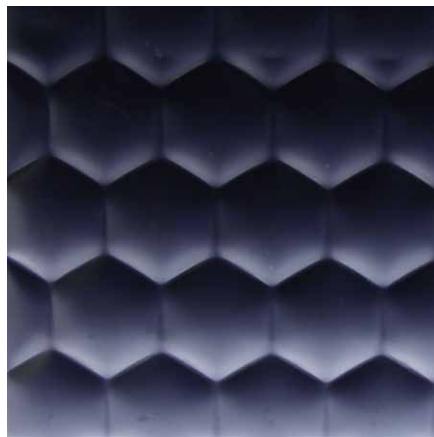

Standard Textures | Patterns

Tactile Formed Aluminum | Directional Finish

Tactile Formed Aluminum |
Non-Directional Finish

Tactile Formed Aluminum | Perforated

Tactile Formed Aluminum | Embossed

Tactile Formed Aluminum |
Hydraulic Pressed

Tactile Formed Aluminum | Anodized

Tactile Formed Aluminum |
Ceramic Composite Coating

Contact a product manager for bespoke textures and patterns.

Standard Colors | Tonalities

Tactile Formed Aluminum | Grey Anodized

Tactile Formed Aluminum | Grey Anodized

Tactile Formed Aluminum | Bronze Anodized

Tactile Formed Aluminum | Coal Anodized

Tactile Formed Aluminum |
Dark Bronze Anodized

Contact a product manager for bespoke colors and tonalities.

Tactile Formed Aluminum |
Ceramic Composite Coating | Sea Blue

Tactile Formed Aluminum |
Ceramic Composite Coating | White

Contact a product manager for bespoke colors and tonalities.