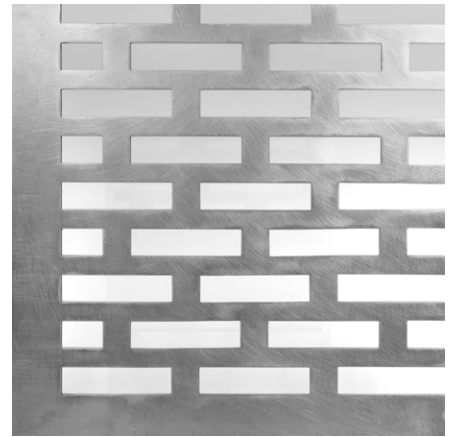

Standard Textures | Patterns

Tactile Formed Aluminum | Directional Finish

Tactile Formed Aluminum |
Non-Directional Finish

Tactile Formed Aluminum | Perforated

Tactile Formed Aluminum | Embossed

Tactile Formed Aluminum |
Hydraulic Pressed

Tactile Formed Aluminum | Anodized

Tactile Formed Aluminum |
Ceramic Composite Coating

Contact a product manager for bespoke textures and patterns.

Standard Colors | Tonalities

Tactile Formed Aluminum | Grey Anodized

Tactile Formed Aluminum |
Ceramic Composite Coating | Sea Blue

Tactile Formed Aluminum |
Ceramic Composite Coating | White

Contact a product manager for bespoke colors and tonalities.