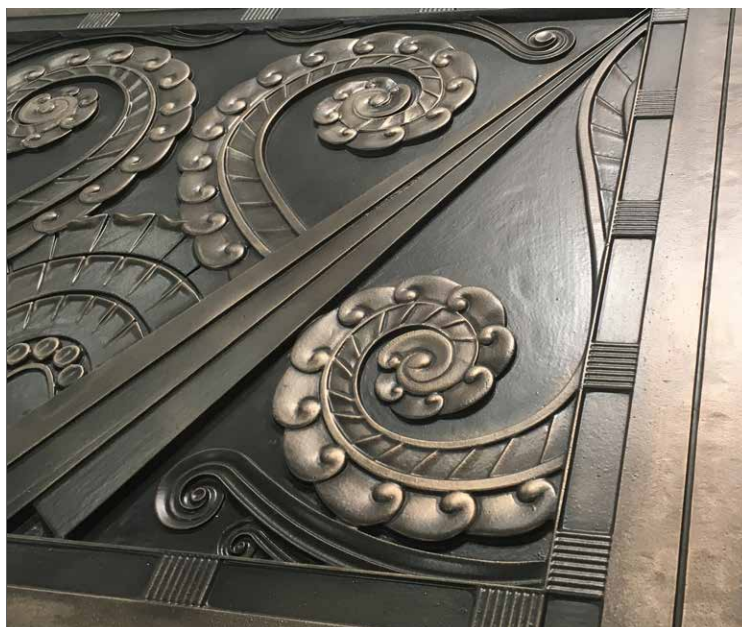

Phone: +1.888.219.2126

Email: info@architecturalmaterials.com

Copyright Architectural Materials. All rights reserved.

[Contact a product manager for more information.](#)

Version 10.20.1000.30 | TM-MMM-PR1