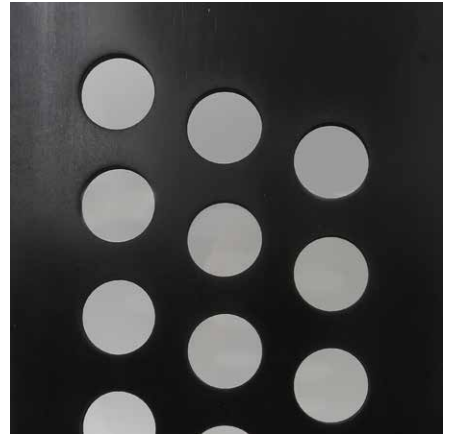

Standard Textures | Patterns

Tactile Formed Zinc | Non-Directional Finish

Tactile Formed Zinc | Directional Finish

Tactile Formed Zinc | Perforated

Tactile Formed Zinc | Mill Finish

Contact a product manager for bespoke textures and patterns.

Standard Colors | Tonalities

Tactile Formed Zinc | Anthracite Patina

Tactile Formed Zinc | Medium Bronze Patina

Tactile Formed Zinc | Light Bronze Patina

Tactile Formed Zinc | Bronze Patina

Tactile Formed Zinc | Preweathered