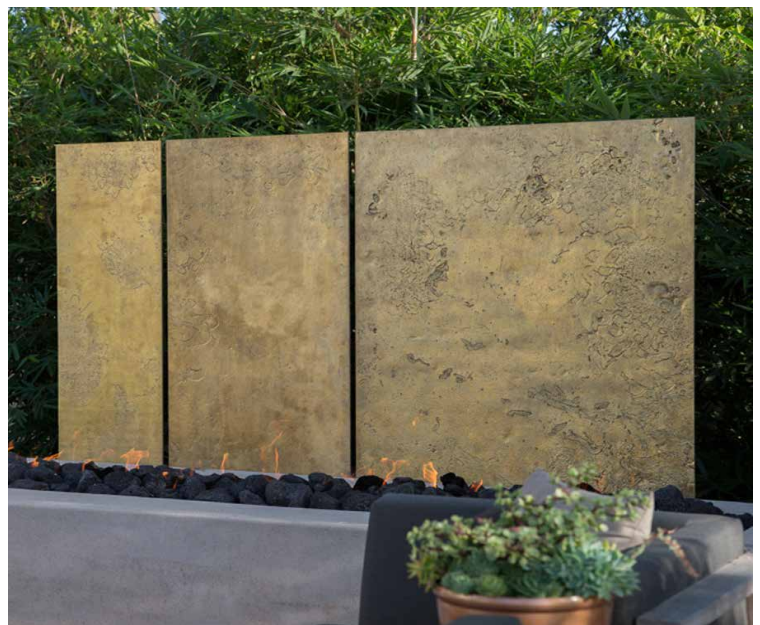

Phone: +1.888.219.2126

Email: info@architecturalmaterials.com

Copyright Architectural Materials. All rights reserved.

[Contact a product manager for more information.](#)

Version 10.20.1000.30 | TM-CB-PR3