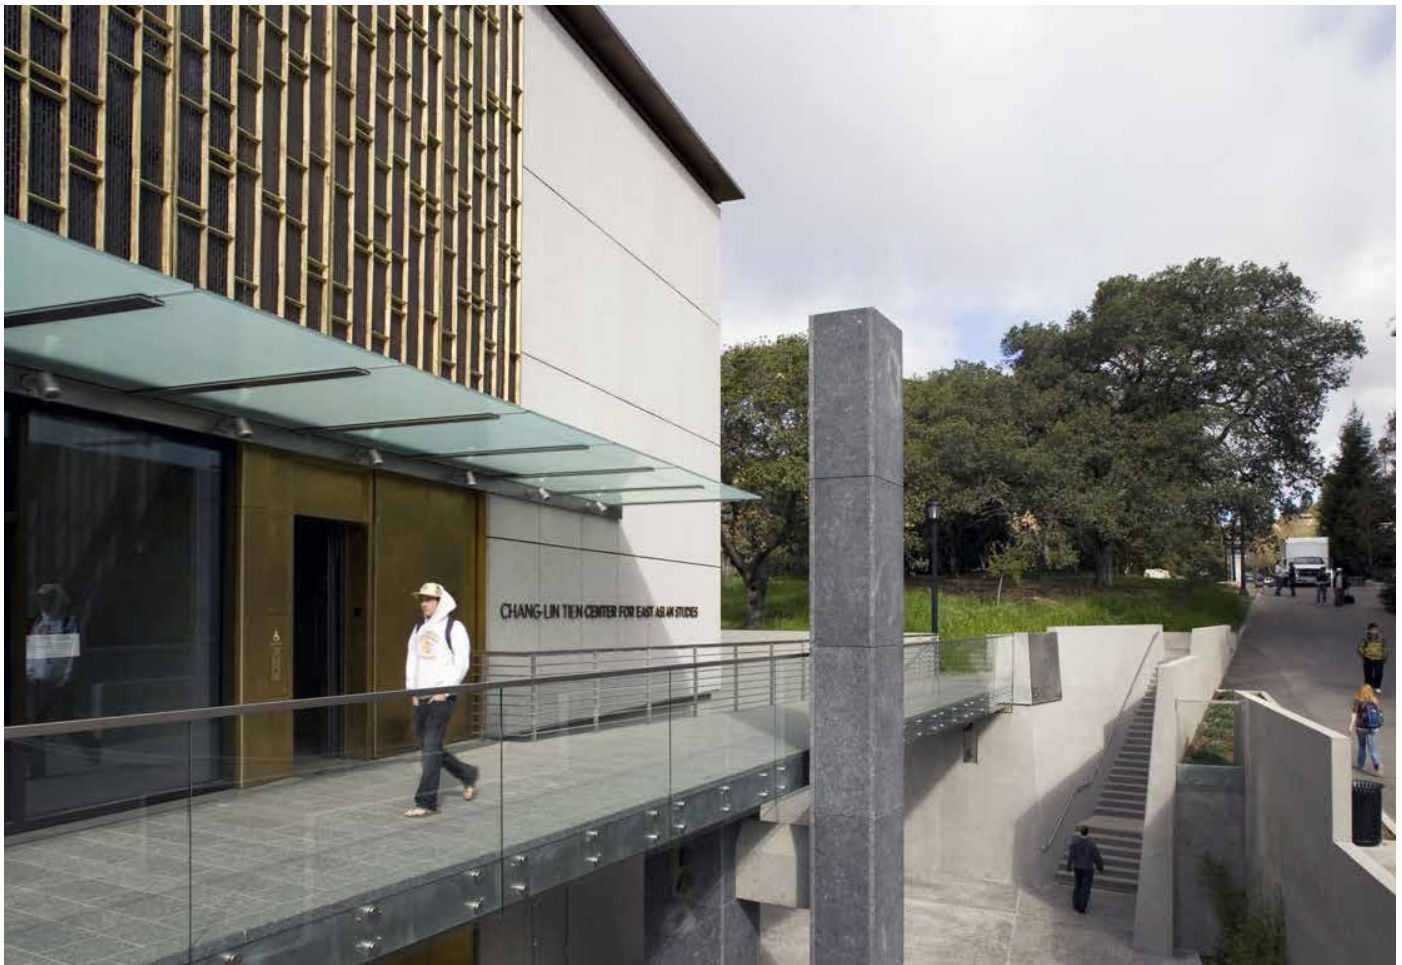

CV Starr East Asian Library

Phone: +1.888.219.2126

Email: info@architecturalmaterials.com

Copyright Architectural Materials. All rights reserved.

Contact a product manager for more information.

Version 10.20.1000.30 | TM-CB-PR6