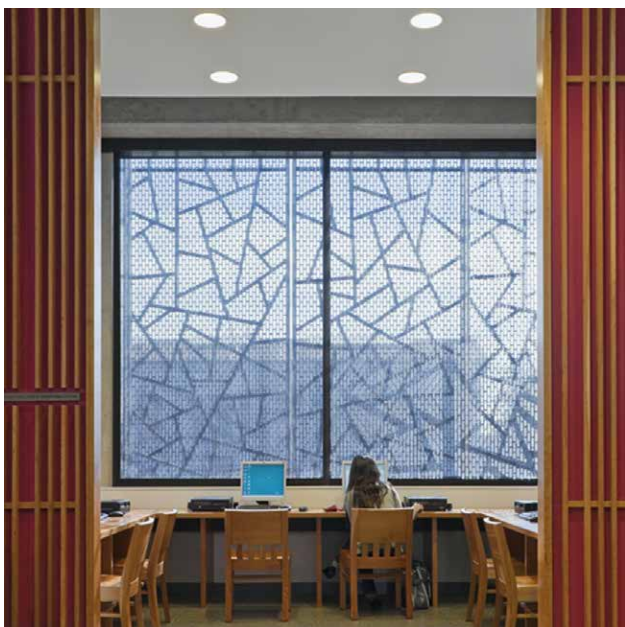

CV Starr East Asian Library