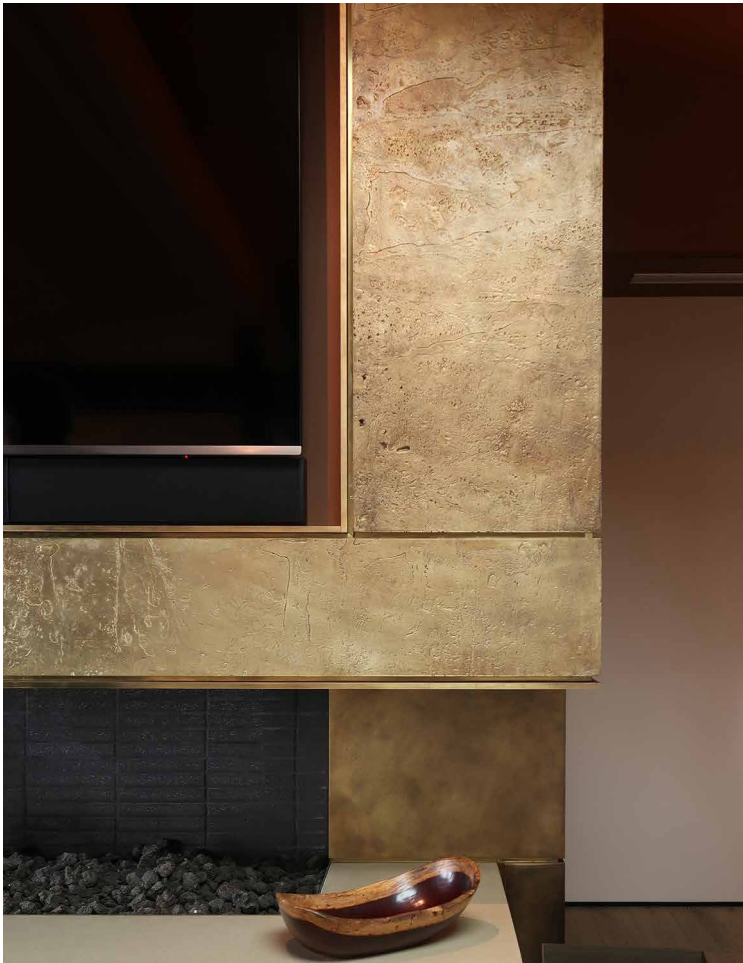

Copyright Architectural Materials. All rights reserved.

Contact a product manager for more information.

Version 10.20.1000.30 | TM-CB-PR1

Beach House

Fire Back

FIRE BACK

The landscape architect sought to create a warm and organic fireback that would create a sense of place. We created a Tactile Platen Cast Bronze™ series of panels each with their own character. The panels were anchored using concealed embeds for a seamless connection. We applied our clear coating which will allow the panels to slowly patina over time.