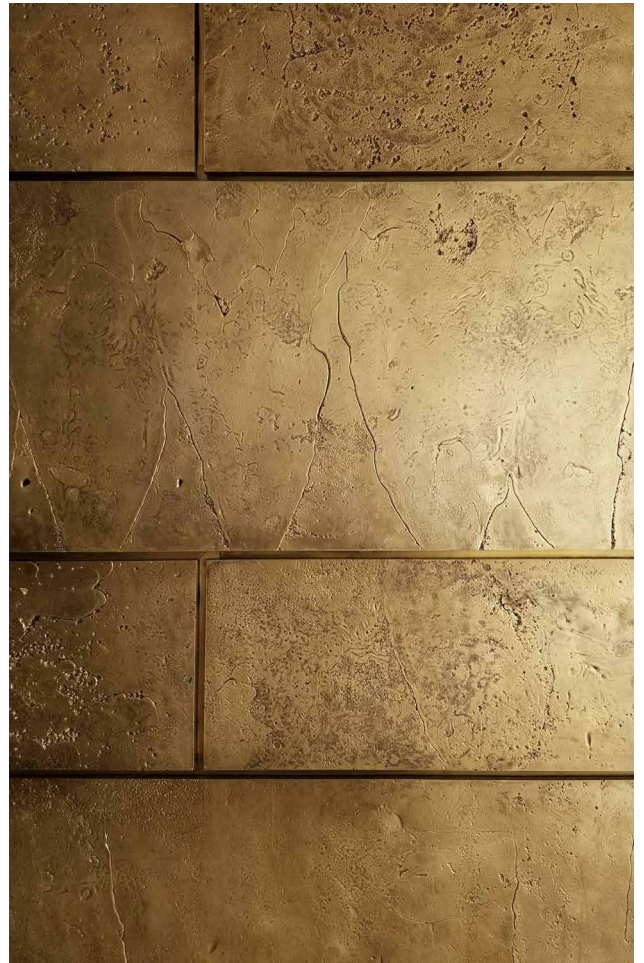

Copyright Architectural Materials. All rights reserved.

Contact a product manager for more information.

Version 10.20.1000.30 | TM-CB-PR1

Beach House

Fire Back

FIRE BACK

The landscape architect sought to create a warm and organic fireback that would create a sense of place. We created a Tactile Platen Cast Bronze™ series of panels each with their own character. The panels were anchored using concealed embeds for a seamless connection. We applied our clear coating which will allow the panels to slowly patina over time.