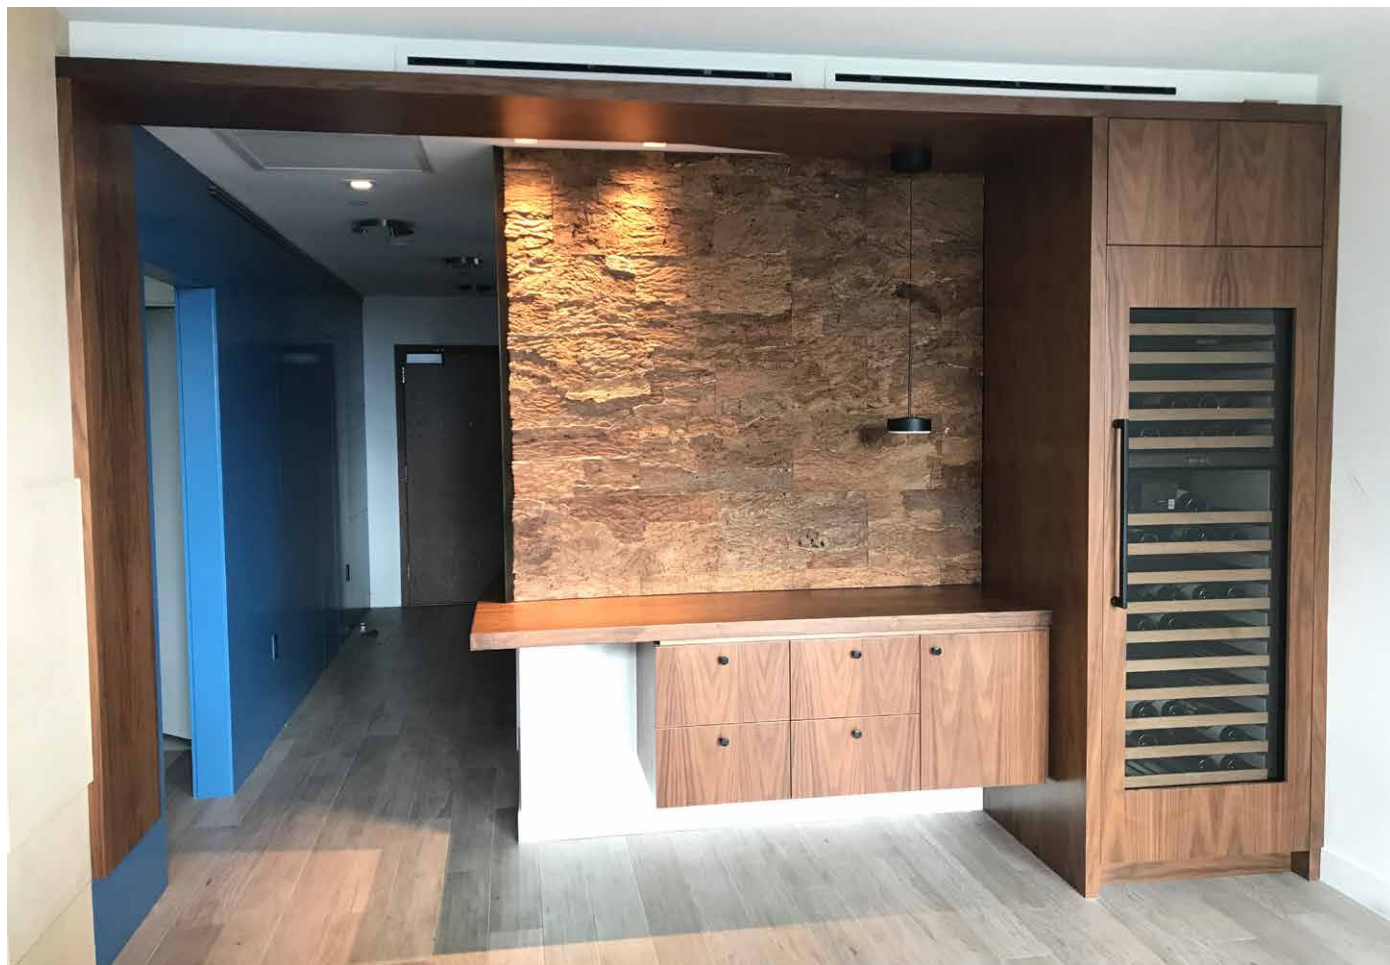

Private Wine Bar

PRIVATE WINE BAR

A private residential wine bar is tastefully accented with our bespoke Tactile Cork Cladding™.

The nominally 12" x 24" custom panels are arranged in a running bond pattern, creating a unique visual tapestry of individualized natural inner cork textures. The panels converge at a Tactile Bronze™ knifeblade corner to frame & separate each cladding condition.