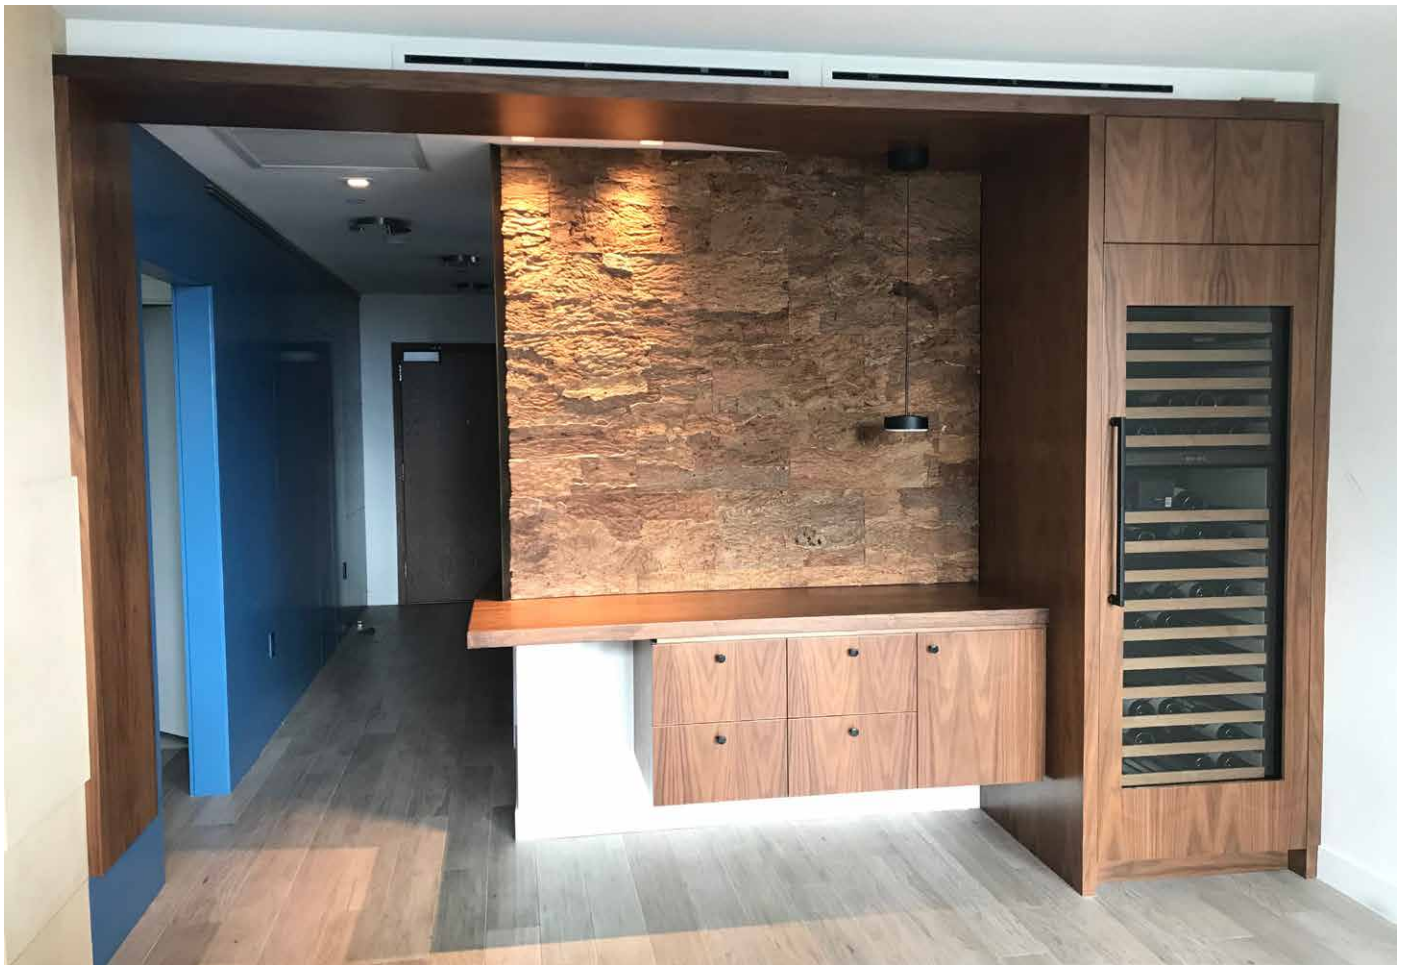

## Private Wine Bar

## PRIVATE WINE BAR

A private residential wine bar is tastefully accented with our bespoke Tactile Cork Cladding™.

The nominally 12" x 24" custom panels are arranged in a running bond pattern, creating a unique visual tapestry of individualized natural inner cork textures. The panels converge at a Tactile Bronze™ knifeblade corner to frame & separate each cladding condition.